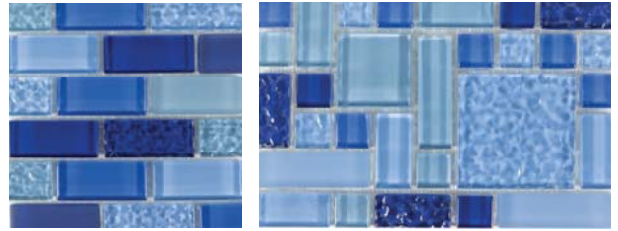

Ceramic Tile • Pool Deck Pavers • Grout Coping • Exposed Aggregate Finishes

Cool Gems

Crystal

Ocean Crest

Rogue

Water Slide

Glow-in-the-Dark Fire Glass

Mountain Cascade

Paint • Fountain Medallions • Trowels Deck Coatings & Sealers • Marcite • Mosaics

Titan

Brush

Caribbean Sea

Fusion

Old World

Aqua

Glasstel