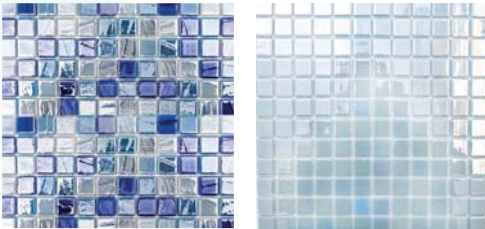

Ceramic Tile • Pool Deck Pavers • Grout Coping • Exposed Aggregate Finishes

Cool Gems

Crystal

Ocean Crest

Rogue

Water Slide

Glow-in-the-Dark Fire Glass

Mountain Cascade

Paint • Fountain Medallions • Trowels Deck Coatings & Sealers • Marcite • Mosaics

Titan

Brush

Caribbean Sea

Fusion

Old World

Aqua

Glasstel