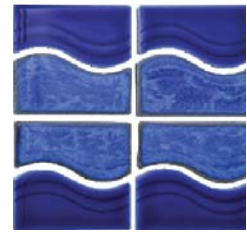

Ceramic Tile • Pool Deck Pavers • Grout Coping • Exposed Aggregate Finishes

Cool Gems

Crystal

Ocean Crest

Rogue

Water Slide

Glow-in-the-Dark Fire Glass

Mountain Cascade

Paint • Fountain Medallions • Trowels Deck Coatings & Sealers • Marcite • Mosaics

Titan

Brush

Caribbean Sea

Fusion

Old World

Aqua

Glasstel