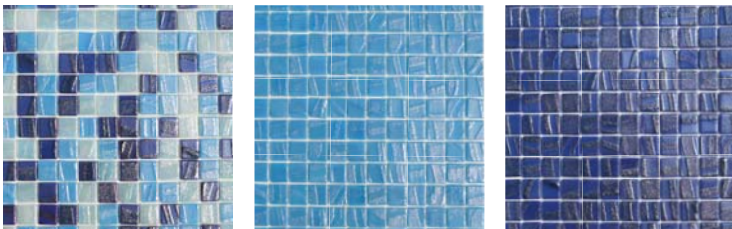

Ceramic Tile • Pool Deck Pavers • Grout Coping • Exposed Aggregate Finishes

Cool Gems

Crystal

Ocean Crest

Rogue

Water Slide

Glow-in-the-Dark Fire Glass

Mountain Cascade

Paint • Fountain Medallions • Trowels Deck Coatings & Sealers • Marcite • Mosaics

Titan

Brush

Caribbean Sea

Fusion

Old World

Aqua

Glasstel