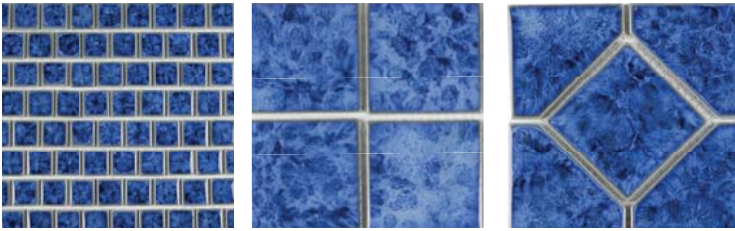

Ceramic Tile • Pool Deck Pavers • Grout Coping • Exposed Aggregate Finishes

Cool Gems

Crystal

Ocean Crest

Rogue

Water Slide

Glow-in-the-Dark Fire Glass

Mountain Cascade

Paint • Fountain Medallions • Trowels Deck Coatings & Sealers • Marcite • Mosaics

Titan

Brush

Caribbean Sea

Fusion

Old World

Aqua

Glasstel